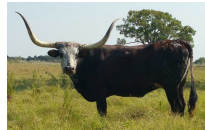

CS SAFFRON MONSOON